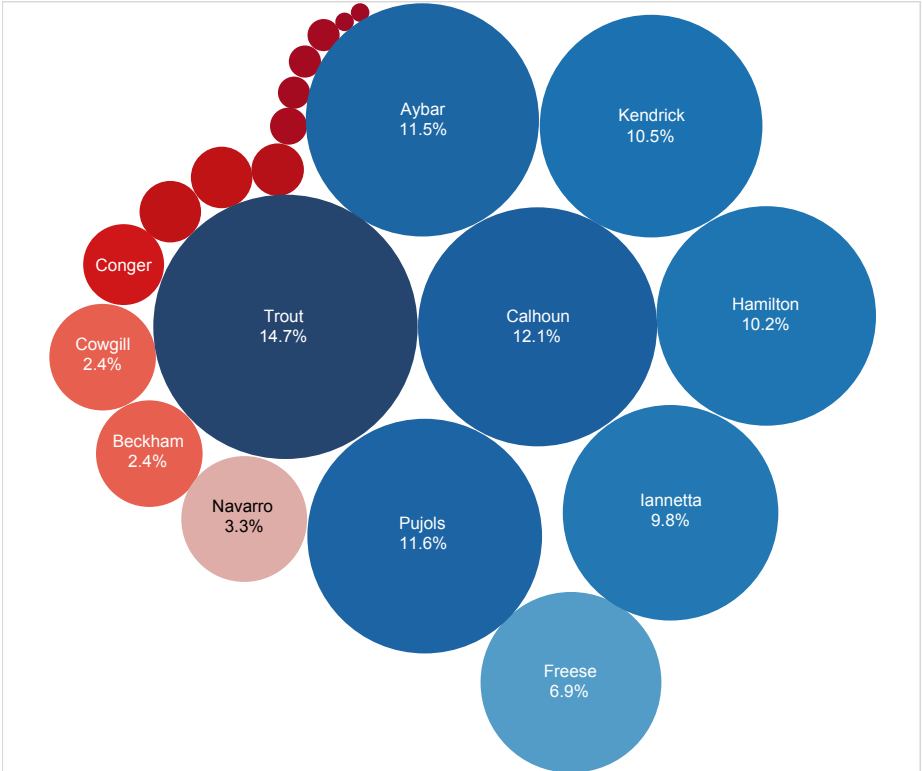

4BaseScore Player Contribution Summaries - 2014 August - LAA

© Cycled Solutions, LLC 2014

4BaseScore % Contributions - August - LAA

Player	Contribution %
Trout	14.7%
Calhoun	12.1%
Pujols	11.6%
Aybar	11.5%
Kendrick	10.5%
Hamilton	10.2%
Iannetta	9.8%
Freese	6.9%
Navarro	3.3%
Beckham	2.4%
Cowgill	2.4%
Conger	1.4%
Boesch	0.8%
Freese-McDonald	0.8%
McDonald	0.6%
Shuck	0.3%
Cron	0.2%
Cron-Cowgill	0.2%
Pujols-Navarro	0.2%
Iannetta-Cowgill	0.1%
Santiago	0.1%
Richards	0.0%

2014 - August Total % Contributions - LAA

Total 4BaseScore Components by Player - 2014 August - LAA

© Cycled Solutions, LLC 2014

4BaseScore Components - Team Totals - August - LAA

Team	Player4Score	PA Bases	BR Bases	Bases Pushed	Credit For Run	Appearances	Productivity Rate
LAA	1,377	498	339	420	120	1,108	1.243