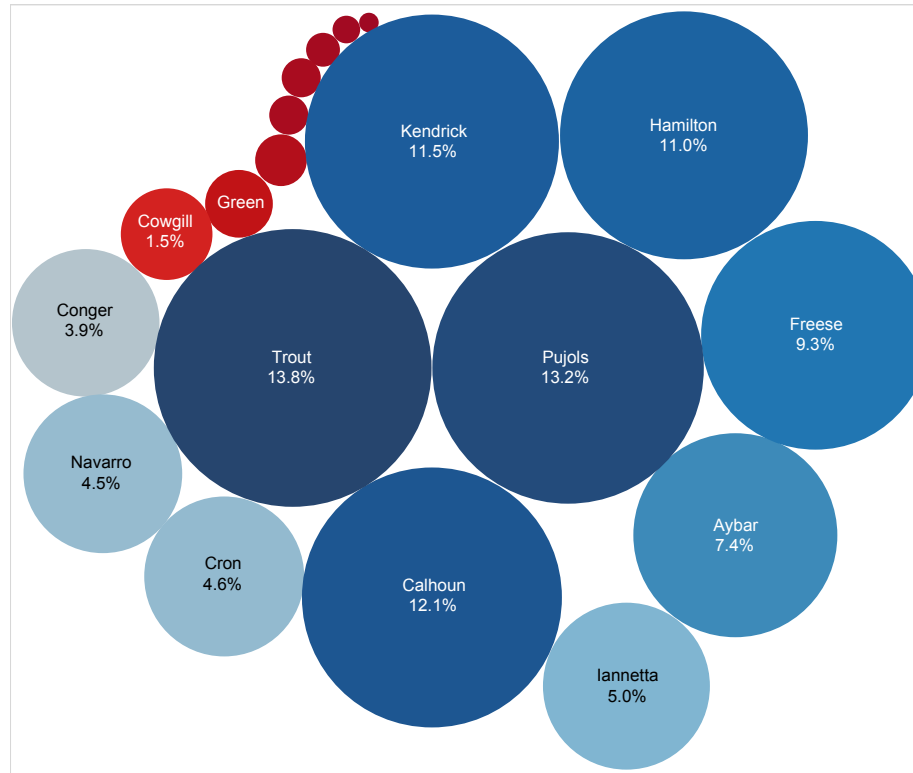

# 4BaseScore Player Contribution Summaries - 2014 July - LAA

© Cycled Solutions, LLC 2014

4BaseScore % Contributions - July - LAA

Player	Contribution %
Trout	13.8%
Pujols	13.2%
Calhoun	12.1%
Kendrick	11.5%
Hamilton	11.0%
Freese	9.3%
Aybar	7.4%
Iannetta	5.0%
Cron	4.6%
Navarro	4.5%
Conger	3.9%
Cowgill	1.5%
Green	0.8%
Pujols-McDonald	0.5%
Freese-McDonald	0.3%
McDonald	0.3%
Freese-Green	0.2%
Aybar-McDonald	0.1%
Freese-Shuck	0.1%
Cron-Green	0.0%

2014 - July Total % Contributions - LAA