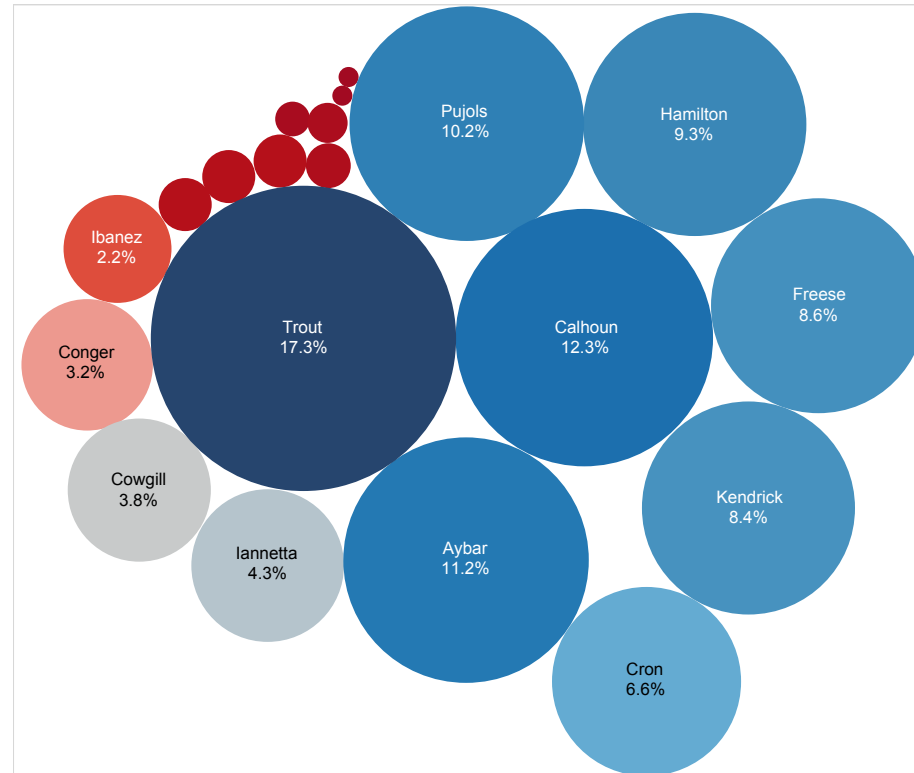

4BaseScore Player Contribution Summaries - 2014 June - LAA

© Cycled Solutions, LLC 2014

4BaseScore % Contributions - June - LAA

Player	% Contribution
Trout	17.3%
Calhoun	12.3%
Aybar	11.2%
Pujols	10.2%
Hamilton	9.3%
Freese	8.6%
Kendrick	8.4%
Cron	6.6%
Iannetta	4.3%
Cowgill	3.8%
Conger	3.2%
Ibanez	2.2%
Green	0.5%
Navarro	0.5%
Pujols-Cowgill	0.5%
McDonald	0.4%
Wilson	0.3%
Freese-McDonald	0.2%
Pujols-Calhoun	0.1%
Santiago	0.1%
Richards	-0.1%

2014 - June Total % Contributions - LAA

Total 4BaseScore Components by Player - 2014 June - LAA

© Cycled Solutions, LLC 2014

4BaseScore Components - Team Totals - June - LAA

Team	Player4Score	PA Bases	BR Bases	Bases Pushed	Credit For Run	Appearances	Productivity Rate
LAA	1,340	485	336	397	122	973	1.377