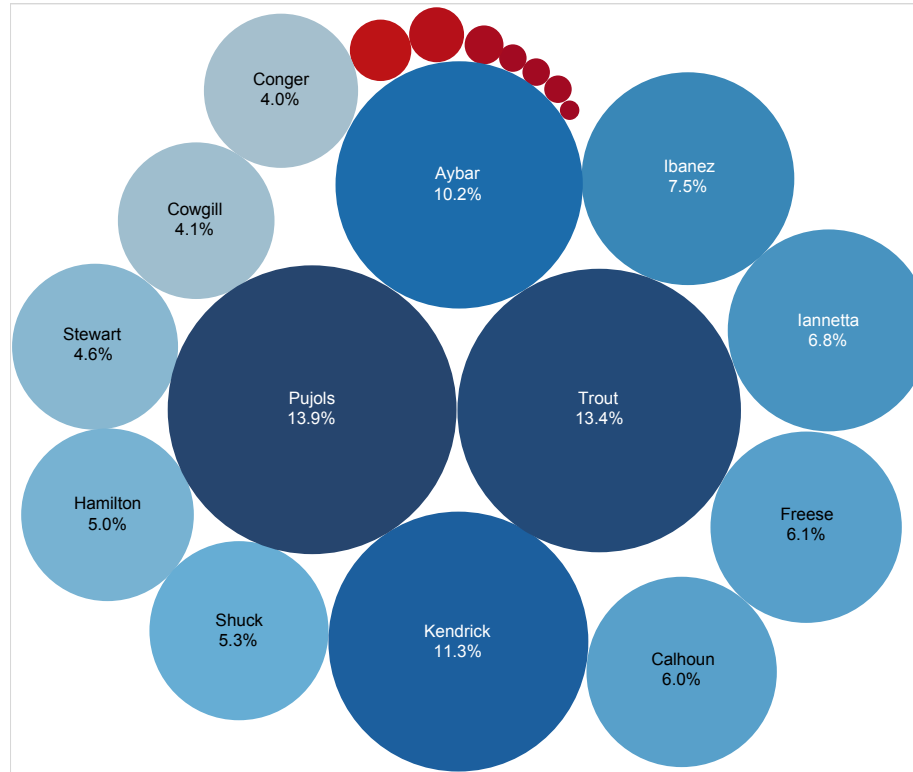

4BaseScore Player Contribution Summaries - Mar31-April 2014 - LAA

© Cycled Solutions, LLC 2014

Player	% Contribution
Pujols	13.9%
Trout	13.4%
Kendrick	11.3%
Aybar	10.2%
Ibanez	7.5%
Iannetta	6.8%
Freese	6.1%
Calhoun	6.0%
Shuck	5.3%
Hamilton	5.0%
Stewart	4.6%
Cowgill	4.1%
Conger	4.0%
McDonald	0.6%
Boesch	0.5%
Pujols-McDonald	0.3%
Aybar-McDonald	0.1%
Iannetta-Boesch	0.1%
Iannetta-McDonald	0.1%
Skaggs	0.1%
Richards	0.0%
Weaver	0.0%

2014 - Mar31-April 2014 Total % Contributions - LAA