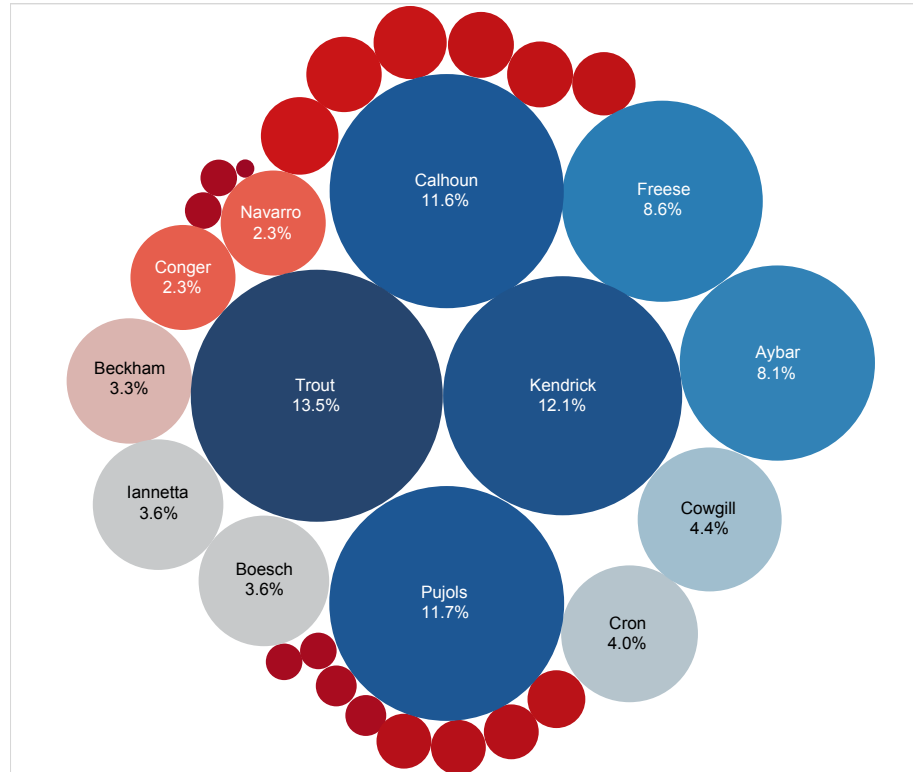

4BaseScore Player Contribution Summaries - 2014 September - LAA

© Cycled Solutions, LLC 2014

4BaseScore % Contributions - September - LAA

Player	% Contribution
Trout	13.5%
Kendrick	12.1%
Pujols	11.7%
Calhoun	11.6%
Freese	8.6%
Aybar	8.1%
Cowgill	4.4%
Cron	4.0%
Boesch	3.6%
Iannetta	3.6%
Beckham	3.3%
Conger	2.3%
Navarro	2.3%
O'Malley	1.3%
Campana	1.2%
Freese-Campana	1.1%
McDonald	0.9%
Pujols-Campana	0.9%
Navarro-Beckham	0.9%
Freese-O'Malley	0.7%
Green	0.6%
Hamilton	0.6%
Kendrick-Green	0.6%
Aybar-Jimenez	0.4%
Jimenez	0.4%
Cron-Campana	0.3%
Iannetta-Campana	0.3%
Kendrick-Campana	0.3%
Kendrick-O'Malley	0.3%
Buck	0.1%

2014 - September Total % Contributions - LAA

Total 4BaseScore Components by Player - 2014 September - LAA

© Cycled Solutions, LLC 2014

4BaseScore Components - Team Totals - Sept - LAA

Team	Player4Score	PA Bases	BR Bases	Bases Pushed	Credit For Run	Appearances	Productivity Rate
LAA	1,411	486	361	429	135	992	1.422