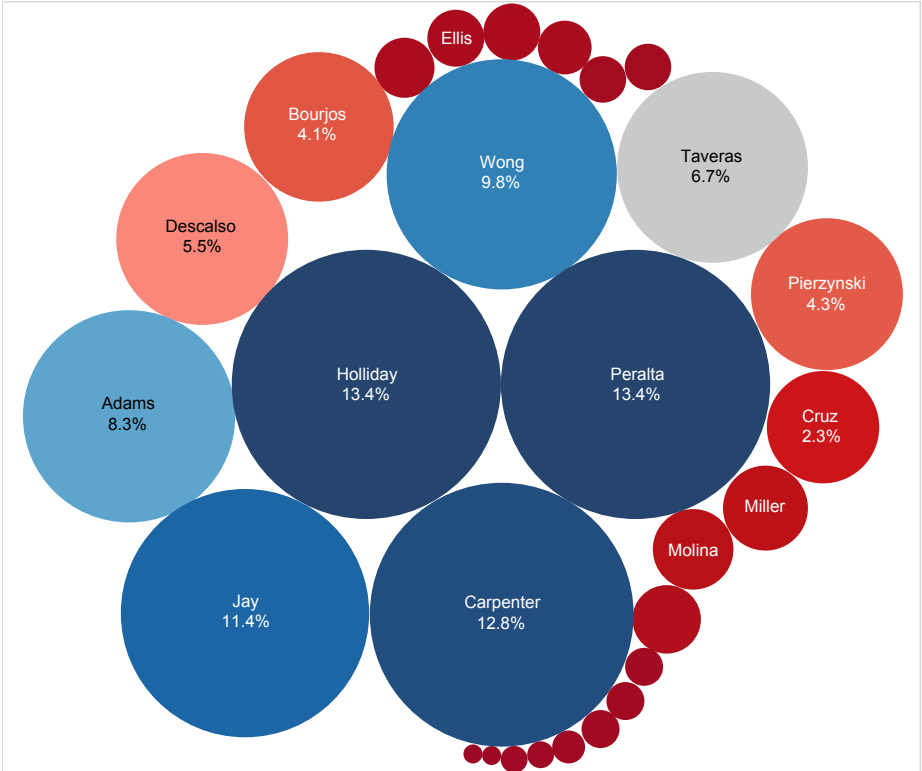

4BaseScore Player Contribution Summaries - STL - August 2014

© Cycled Solutions, LLC 2014

4BaseScore % Contributions - August 2014 - STL

Player	% Contribution
Holliday	13.4%
Peralta	13.4%
Carpenter	12.9%
Jay	11.4%
Wong	9.8%
Adams	8.4%
Taveras	6.8%
Descalso	5.5%
Pierzynski	4.3%
Bourjos	4.1%
Cruz	2.3%
Miller	1.3%
Molina	1.2%
Robinson	0.9%
Masterson	0.7%
Ellis	0.6%
Grichuk	0.6%
Lackey	0.5%
Wainwright	0.4%
Cruz-Wong	0.3%
Holliday-Bourjos	0.3%
Kozma	0.3%
Holliday-Robinson	0.2%
Gonzales	0.1%
Lynn	0.1%
Adams-Bourjos	0.1%
Taveras-Bourjos	0.1%
Garcia	0.0%
Greenwood	0.0%
Lyons	0.0%

Total % Contributions - August 2014 - STL

Total 4BaseScore Components by Player - STL - August 2014

© Cycled Solutions, LLC 2014

4BaseScore Components - Team Totals - August 2014 - STL

Team	Player4Score	PA Bases	BR Bases	Bases Pushed	Credit For Run	Appearances	Productivity Rate
STL	1,502	529	389	456	128	1,103	1.362