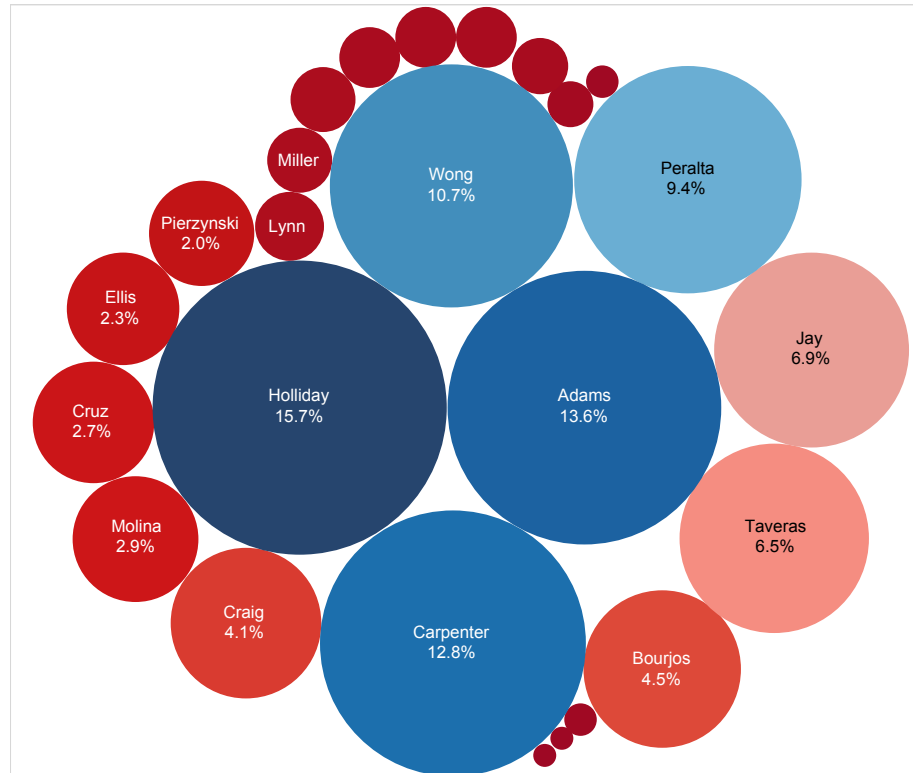

4BaseScore Player Contribution Summaries - STL - July 2014

© Cycled Solutions, LLC 2014

4BaseScore % Contributions - July 2014 - STL

Player	% Contribution
Holliday	15.7%
Adams	13.6%
Carpenter	12.8%
Wong	10.7%
Peralta	9.4%
Jay	6.9%
Taveras	6.5%
Bourjos	4.5%
Craig	4.1%
Molina	2.9%
Cruz	2.7%
Ellis	2.3%
Pierzynski	2.0%
Lynn	0.9%
Miller	0.8%
Wainwright	0.8%
Descalso	0.7%
Martinez	0.7%
Robinson	0.7%
Kottaras	0.6%
Maness	0.4%
Descalso-Bourjos	0.2%
Perez	0.2%
Kelly	0.1%
Peralta-Descalso	0.1%
Gonzales	0.0%
Greenwood	0.0%

Total % Contributions - July 2014 - STL

Total 4BaseScore Components by Player - STL - July 2014

© Cycled Solutions, LLC 2014

4BaseScore Components - Team Totals - July 2014 - STL

Team	Player4Score	PA Bases	BR Bases	Bases Pushed	Credit For Run	Appearances	Productivity Rate
STL	1,045	418	248	293	86	879	1.189