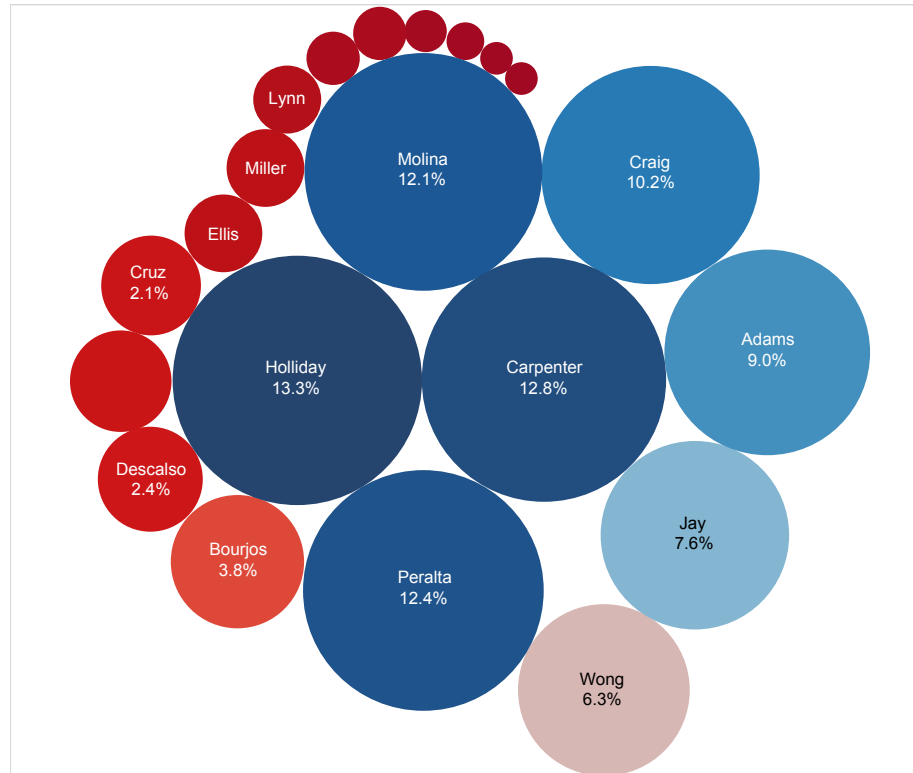

4BaseScore Player Contribution Summaries - STL - Mar31-April 2014

© Cycled Solutions, LLC 2014

4BaseScore % Contributions - Mar31-April 2014 - STL

Player	% Contribution
Holliday	13.3%
Carpenter	12.8%
Peralta	12.4%
Molina	12.1%
Craig	10.2%
Adams	9.0%
Jay	7.6%
Wong	6.3%
Bourjos	3.8%
Descalso	2.4%
Wainwright	2.2%
Cruz	2.1%
Ellis	1.3%
Miller	1.3%
Lynn	1.0%
Garcia	0.6%
Robinson	0.6%
Craig-Robinson	0.4%
Wacha	0.3%
Kelly	0.2%
Lyons	0.2%
Grichuk	0.0%
Kozma	0.0%
Rosenthal	0.0%

Total % Contributions - Mar31-April 2014 - STL

Total 4BaseScore Components by Player - STL - Mar31-April 2014

© Cycled Solutions, LLC 2014

4BaseScore Components - Team Totals - Mar31-April 2014 - STL

Team	Player4Score	PA Bases	BR Bases	Bases Pushed	Credit For Run	Appearances	Productivity Rate
STL	1,317	506	339	367	105	1,104	1.193