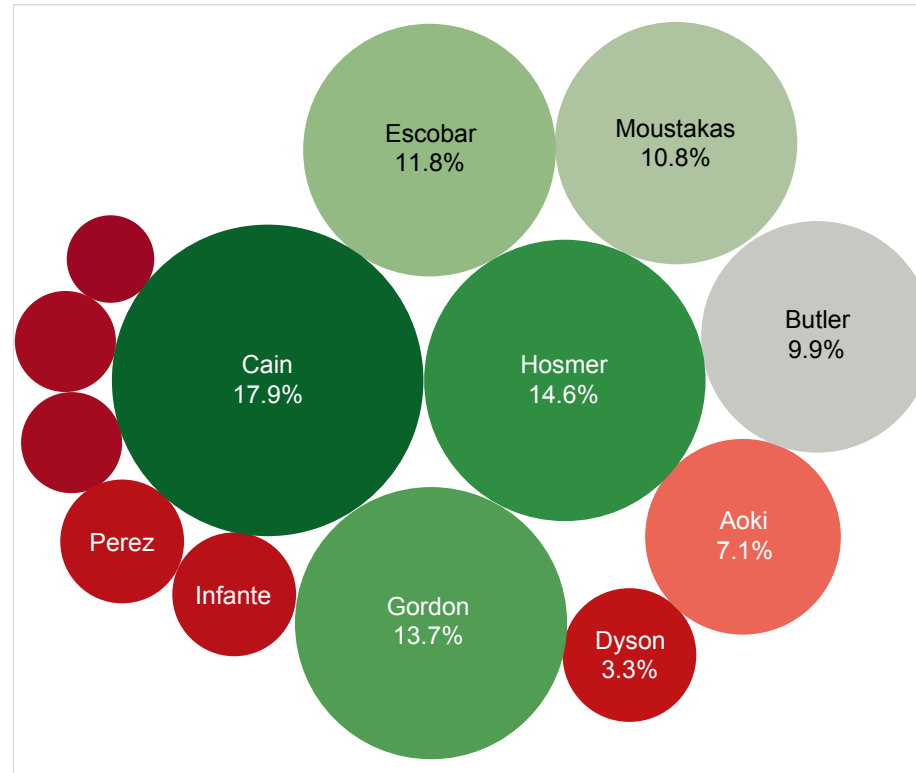

4BaseScore Player Contribution Summaries - 2014 ALCS - Kansas City

© Cycled Solutions, LLC 2014

4BaseScore % Contributions - 2014 ALCS - KC

Total % Contributions - 2014 ALCS - KC

4BaseScore Player Contribution Summaries - 2014 ALCS - Baltimore