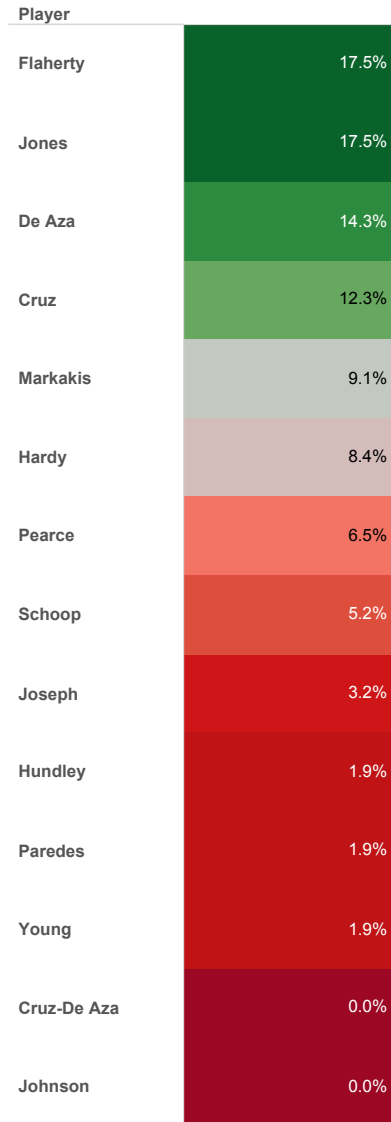

4BaseScore Player Contribution Summaries - 2014 ALCS - Baltimore

© Cycled Solutions, LLC 2014

4BaseScore % Contributions - 2014 ALCS - BAL