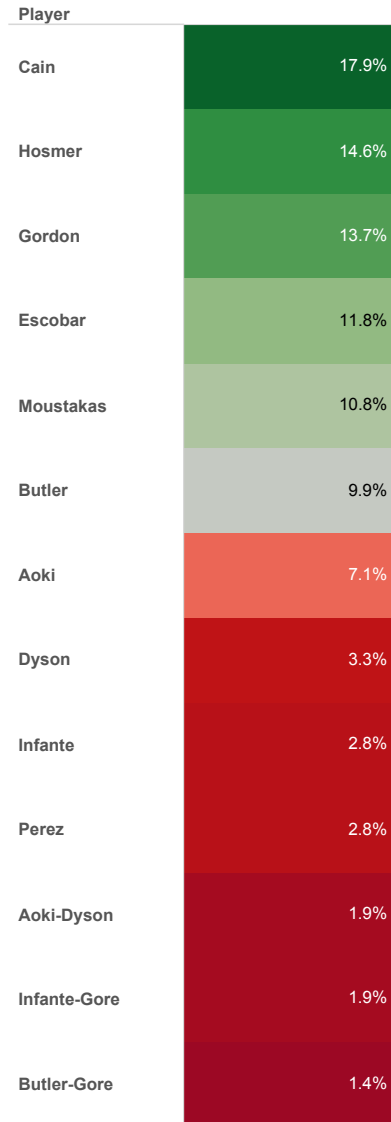

4BaseScore Player Contribution Summaries - 2014 ALCS - Kansas City

© Cycled Solutions, LLC 2014

4BaseScore % Contributions - 2014 ALCS - KC

Total % Contributions - 2014 ALCS - KC

4BaseScore Player Contribution Summaries - 2014 ALCS - Baltimore

© Cycled Solutions, LLC 2014

4BaseScore % Contributions - 2014 ALCS - BAL

Total % Contributions - 2014 ALCS - BAL

Total 4BaseScore Components by Player - 2014 ALCS - BAL

© Cycled Solutions, LLC 2014

4BaseScore Components - Team Totals - 2014 ALCS - BAL