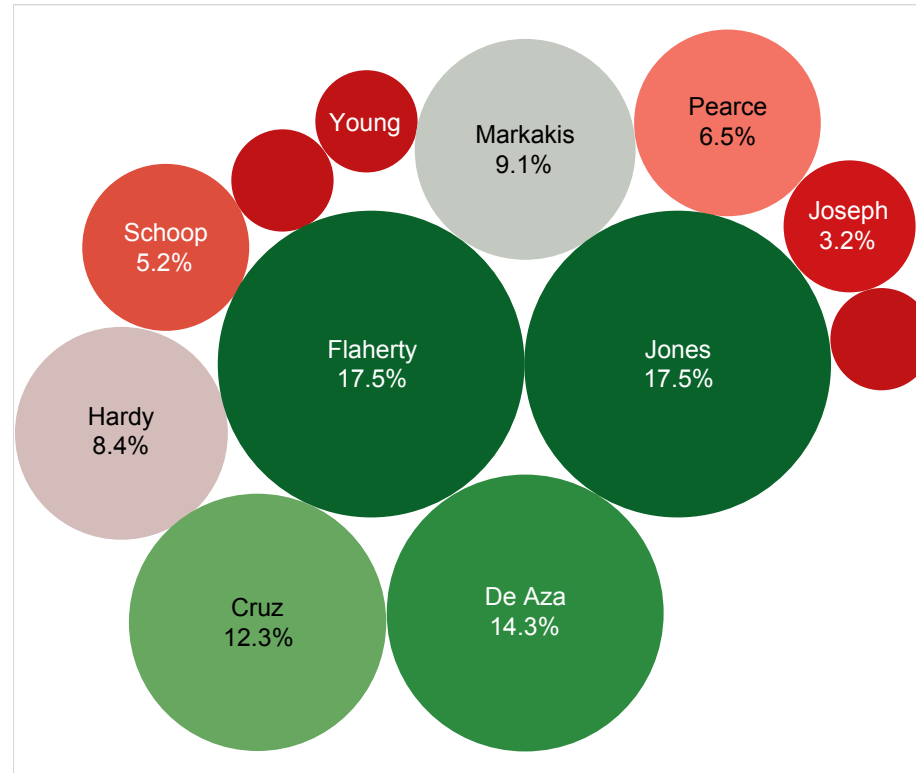

Total % Contributions - 2014 ALCS - BAL