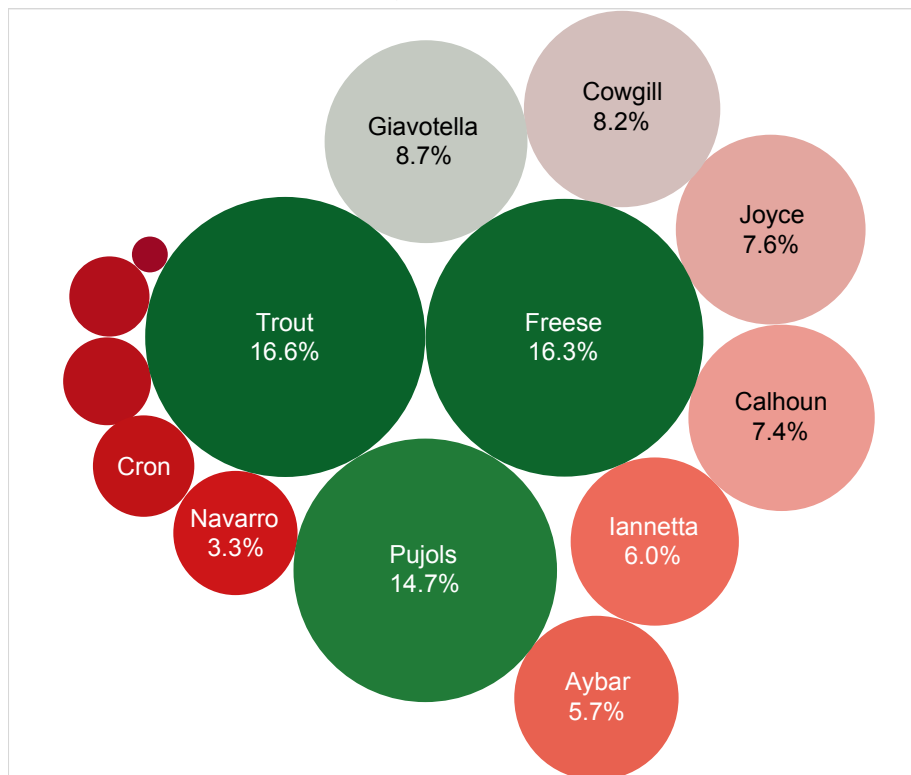

# 4BaseScore Player Contribution Summaries - Player Contributions As Of 04/15/15

© Cycled Solutions, LLC 2015

4BaseScore - Player Total 4Score - As Of 04/15/15 - LAA

Player	4Score
Trout	61
Freese	60
Pujols	54
Giavotella	32
Cowgill	30
Joyce	28
Calhoun	27
Iannetta	22
Aybar	21
Navarro	12
Cron	8
Butera	6
Calhoun-Navarro	5
Featherston	1

Total % Contributions - Player Contributions As Of 04/15/15 - LAA