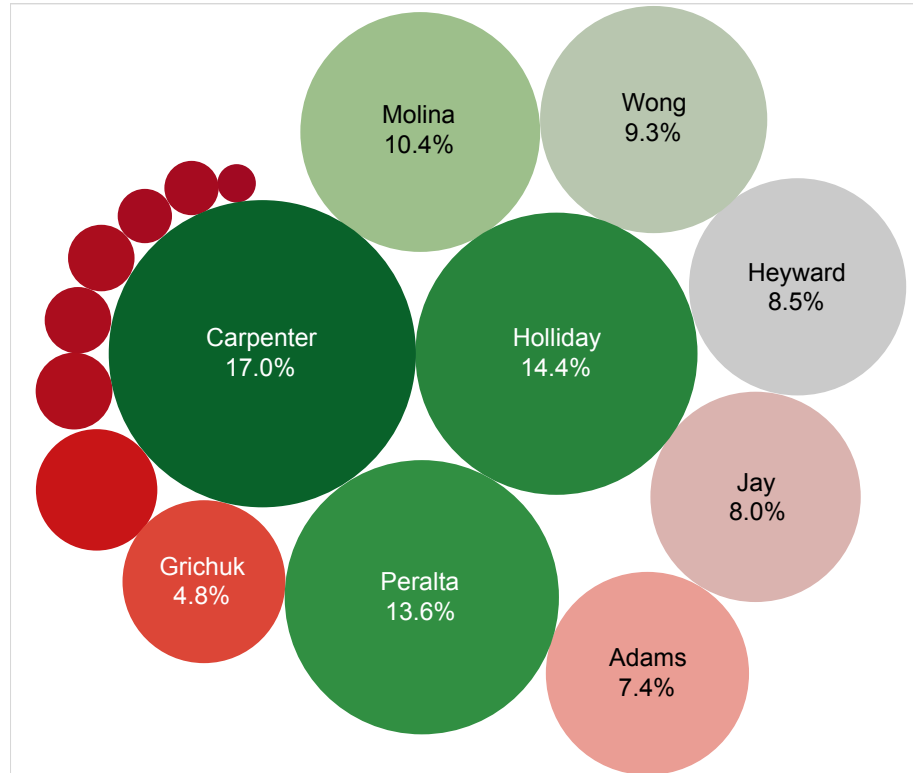

4BaseScore Player Contribution Summaries - As Of 04/16/15

© Cycled Solutions, LLC 2015

Player Total 4Score - As Of 04/16/15 - STL

Player	Score
Carpenter	64
Holliday	54
Peralta	51
Molina	39
Wong	35
Heyward	32
Jay	30
Adams	28
Grichuk	18
Reynolds	10
Adams-Bourjos	4
Holliday-Bourjos	3
Reynolds-Bourjos	3
Martinez	2
Wainwright	2
Lynn	1
Bourjos	0
Kozma	0
Lackey	0
Rosenthal	0
Wacha	0

Total % Contributions - As Of 04/16/15 - STL