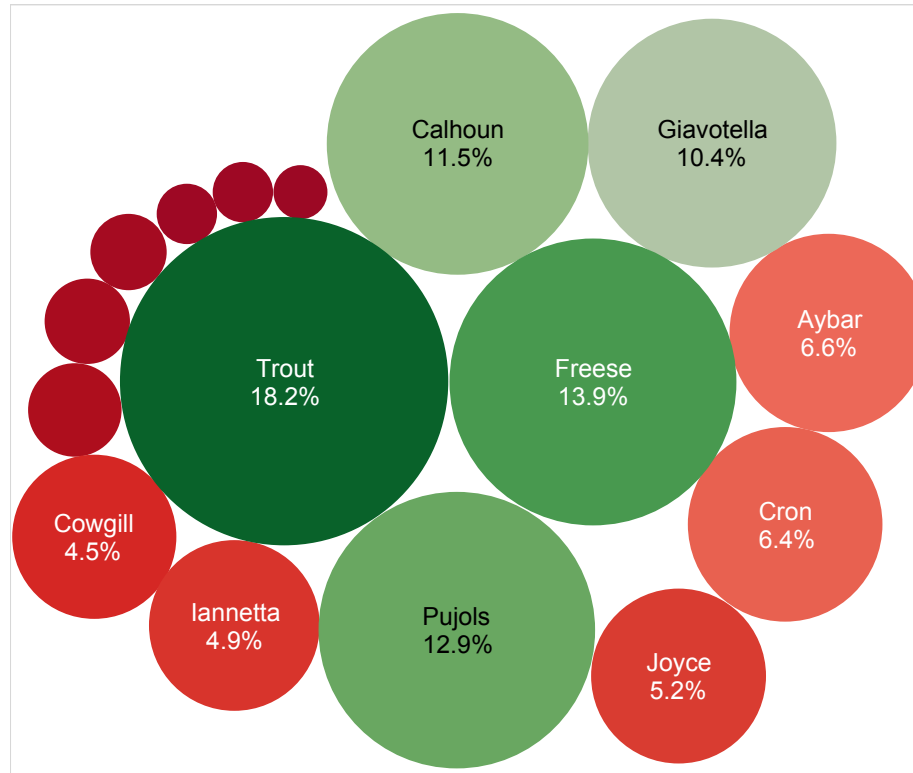

4BaseScore Player Contribution Summaries - As Of 04/26/15 - LAA

© Cycled Solutions, LLC 2015

Player	Score
Trout	148
Freese	113
Pujols	105
Calhoun	94
Giavotella	85
Aybar	54
Cron	52
Joyce	42
Iannetta	40
Cowgill	37
Navarro	12
Butera	10
Green	8
Calhoun-Navarro	5
Featherston	5
Cron-Green	4

Total % Contributions - As Of 04/26/15 - LAA -