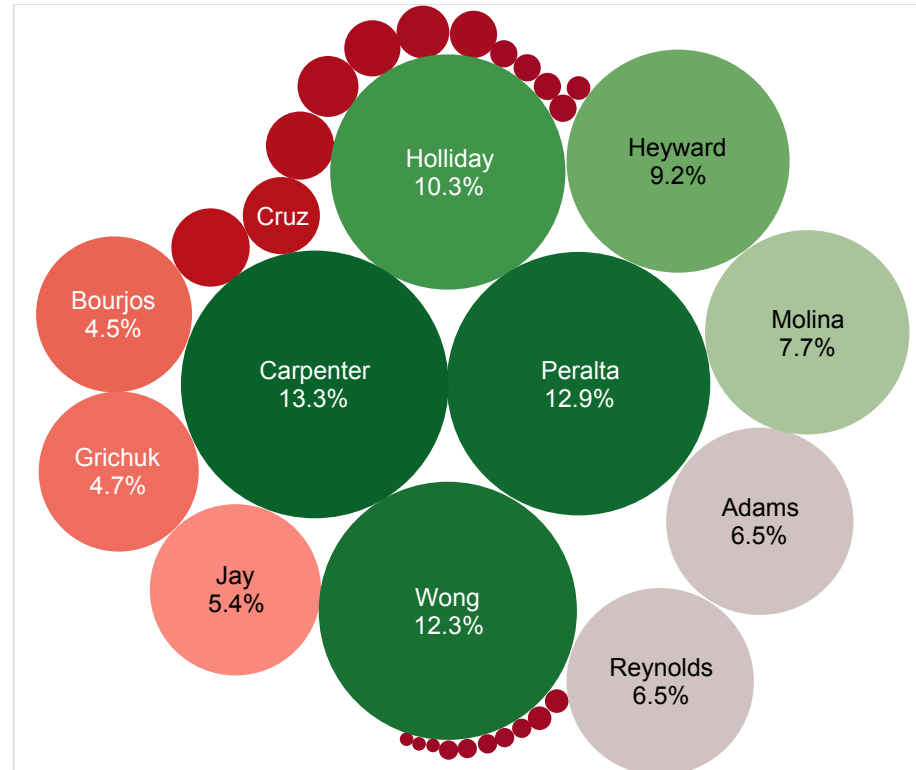

Team	Player4Score	PA Bases	BR Bases	Bases Pushed	Credit For Run	Offensive Appearances	Productivity Rate
STL	2,907	1,121	730	815	247	2,349	1.238

Player Total 4Score - As Of 06/14/15 - STL -

Total % Contributions - 06/14/15 - STL -