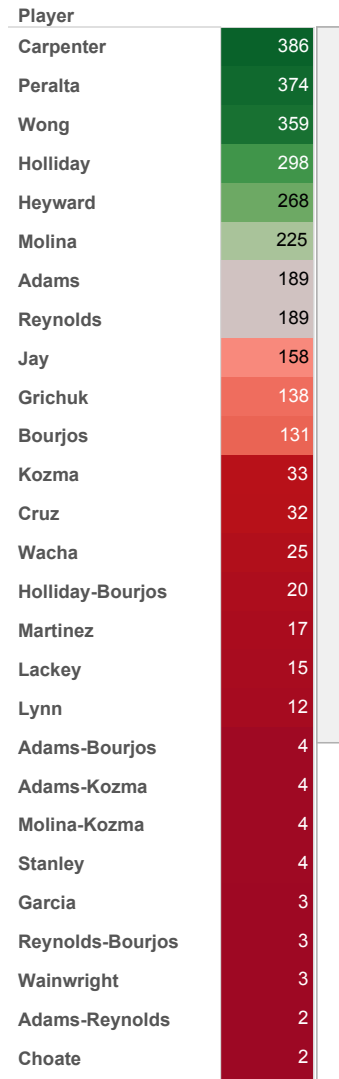

4BaseScore Player Contribution Summaries - As Of 06/14/15 - STL

© Cycled Solutions, LLC 2015

4BaseScore & 4BaseScore.com: © Cycled Solutions LLC 2015

4BaseScore Components - Team Totals - Player Contributions As Of 06/14/15 - STL -

Team	Player4Score	PA Bases	BR Bases	Bases Pushed	Credit For Run	Offensive Appearances	Productivity Rate
STL	2,907	1,121	730	815	247	2,349	1.238

Player Total 4Score - As Of 06/14/15 - STL -

Total % Contributions - 06/14/15 - STL -