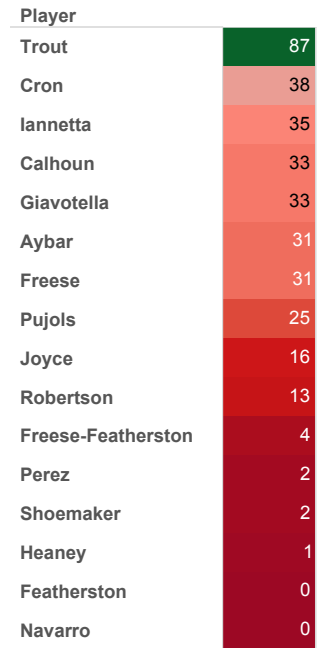

4BaseScore Player Contribution Summaries - LAA - Week of 7/12

© Cycled Solutions, LLC 2015

4BaseScore & 4BaseScore.com: © Cycled Solutions LLC 2015

4BaseScore Components - Team Totals - Player Contributions - LAA - Week of 7/12 -

Team	Player4Score	PA Bases	BR Bases	Bases Pushed	Credit For Run	Offensive Appearances	Productivity Rate
LAA	351	131	72	116	32	235	1.494

Player Total 4Score - LAA - Week of 7/12 -

Total % Contributions - LAA - Week of 7/12 -