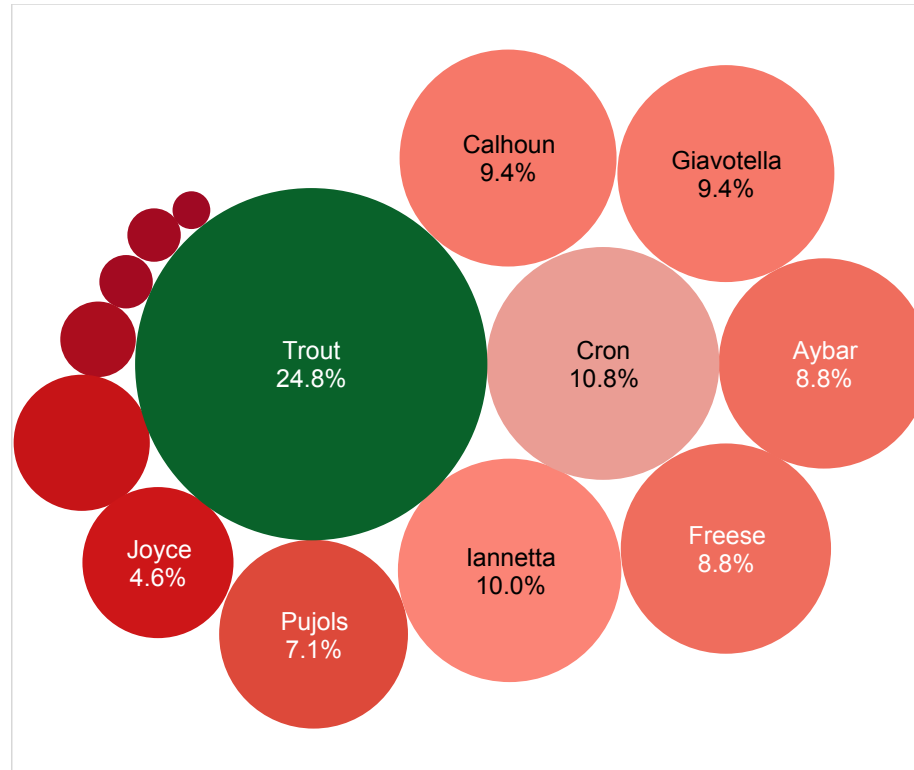

4BaseScore Player Contribution Summaries - LAA - Week of 7/12

© Cycled Solutions, LLC 2015

4BaseScore & 4BaseScore.com: © Cycled Solutions LLC 2015

4BaseScore Components - Team Totals - Player Contributions - LAA - Week of 7/12 -

Team	Player4Score	PA Bases	BR Bases	Bases Pushed	Credit For Run	Offensive Appearances	Productivity Rate
LAA	351	131	72	116	32	235	1.494

Player Total 4Score - LAA - Week of 7/12 -

Total % Contributions - LAA - Week of 7/12 -