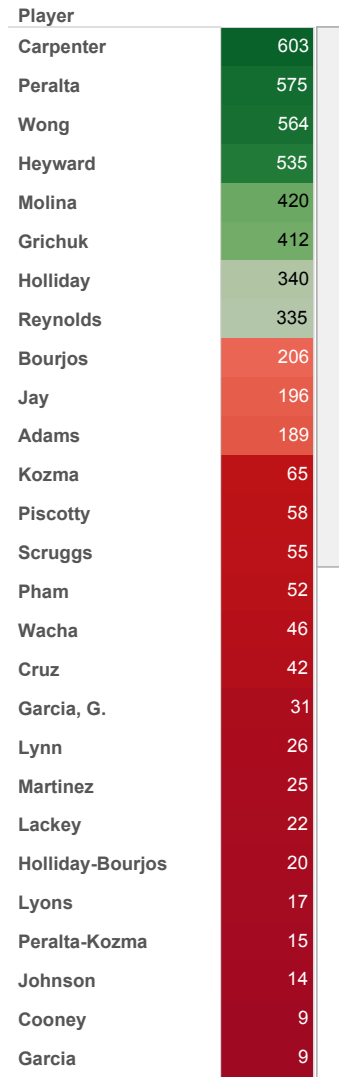

4BaseScore Player Contribution Summaries - As Of 08/02/15 - STL

© Cycled Solutions, LLC 2015

4BaseScore & 4BaseScore.com: © Cycled Solutions LLC 2015

4BaseScore Components - Team Totals - Player Contributions As Of 08/02/15 - STL -

Team	Player4Score	PA Bases	BR Bases	Bases Pushed	Credit For Run	Offensive Appearan..	Productivity Rate
STL	4,946	1,900	1,229	1,405	418	4,000	1.237

Player Total 4Score - As Of 08/02/15 - STL -