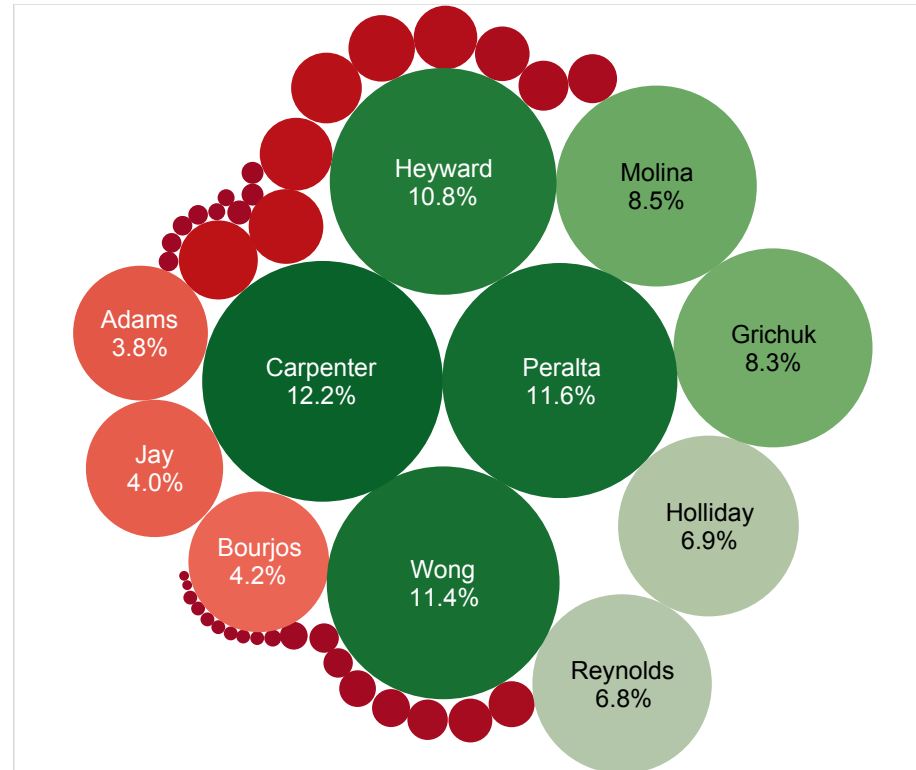

Total % Contributions - 08/02/15 - STL -