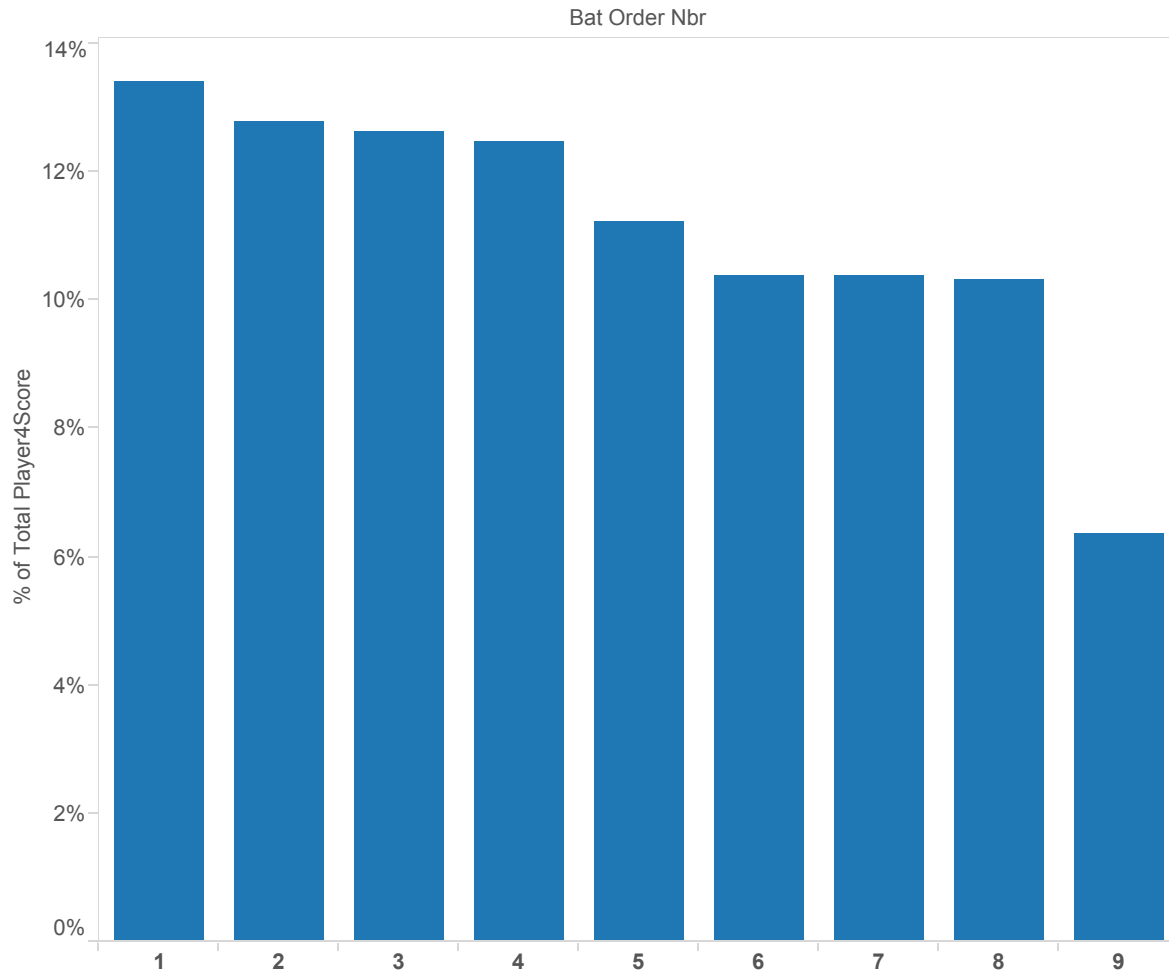

© Cycled Solutions, LLC 2013-2015

4Score Inning Distribution - 2015 - STL

% of Total Player4Score for each Inning.

Batting Order Distribution - 2015 - STL

% of Total Player4Score for each Bat Order Nbr.