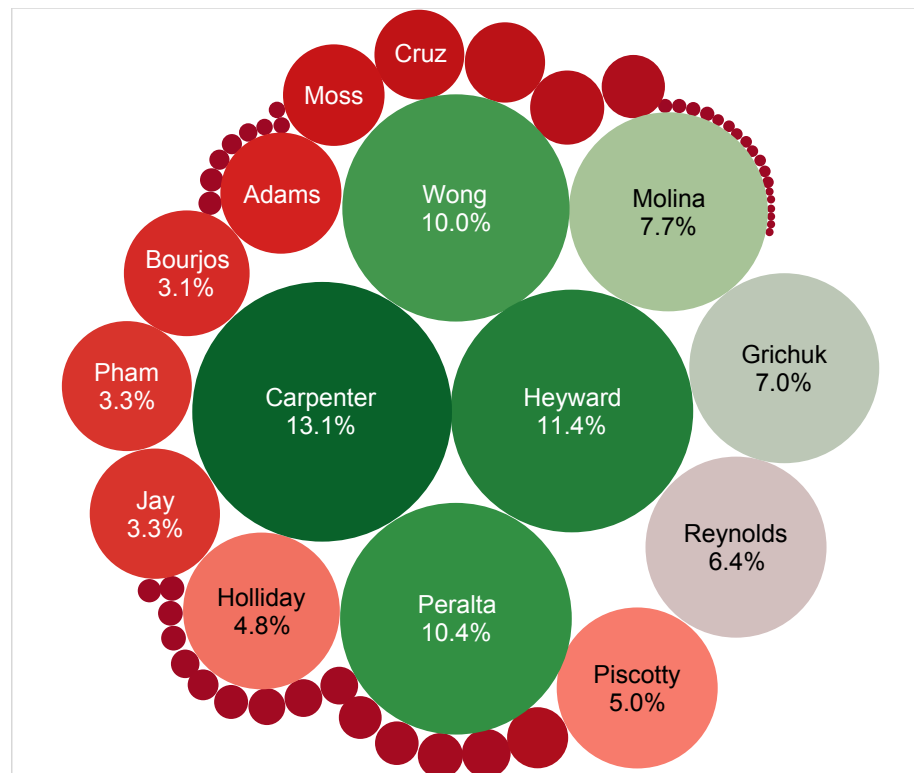

4BaseScore Player Contribution Summaries - 2015 - STL

© Cycled Solutions, LLC 2015

4BaseScore Components - Team Totals - Player Contributions - 2015 - STL -

Team	Player4Score	PA Bases	BR Bases	Bases Pushed	Credit For Run	Offensive Appearances	Productivity Rate
STL	7,605	2,941	1,863	2,160	647	6,139	1.239

Player Total 4Score - 2015 - STL -

Player	Score
Carpenter	994
Heyward	868
Peralta	791
Wong	761
Molina	584
Grichuk	532
Reynolds	483
Piscotty	382
Holliday	362
Jay	250
Pham	249
Bourjos	233
Adams	216
Moss	152
Cruz	119
Garcia, G.	95
Kozma	81
Wacha	59
Scruggs	55
Lackey	35
Lynn	30
Martinez	28
Garcia	27
Lyons	21
Stanley	21
Holliday-Bourjos	20
Peralta-Kozma	17
Johnson	14

Total % Contributions - 2015 - STL -

© Cycled Solutions, LLC 2013-2015