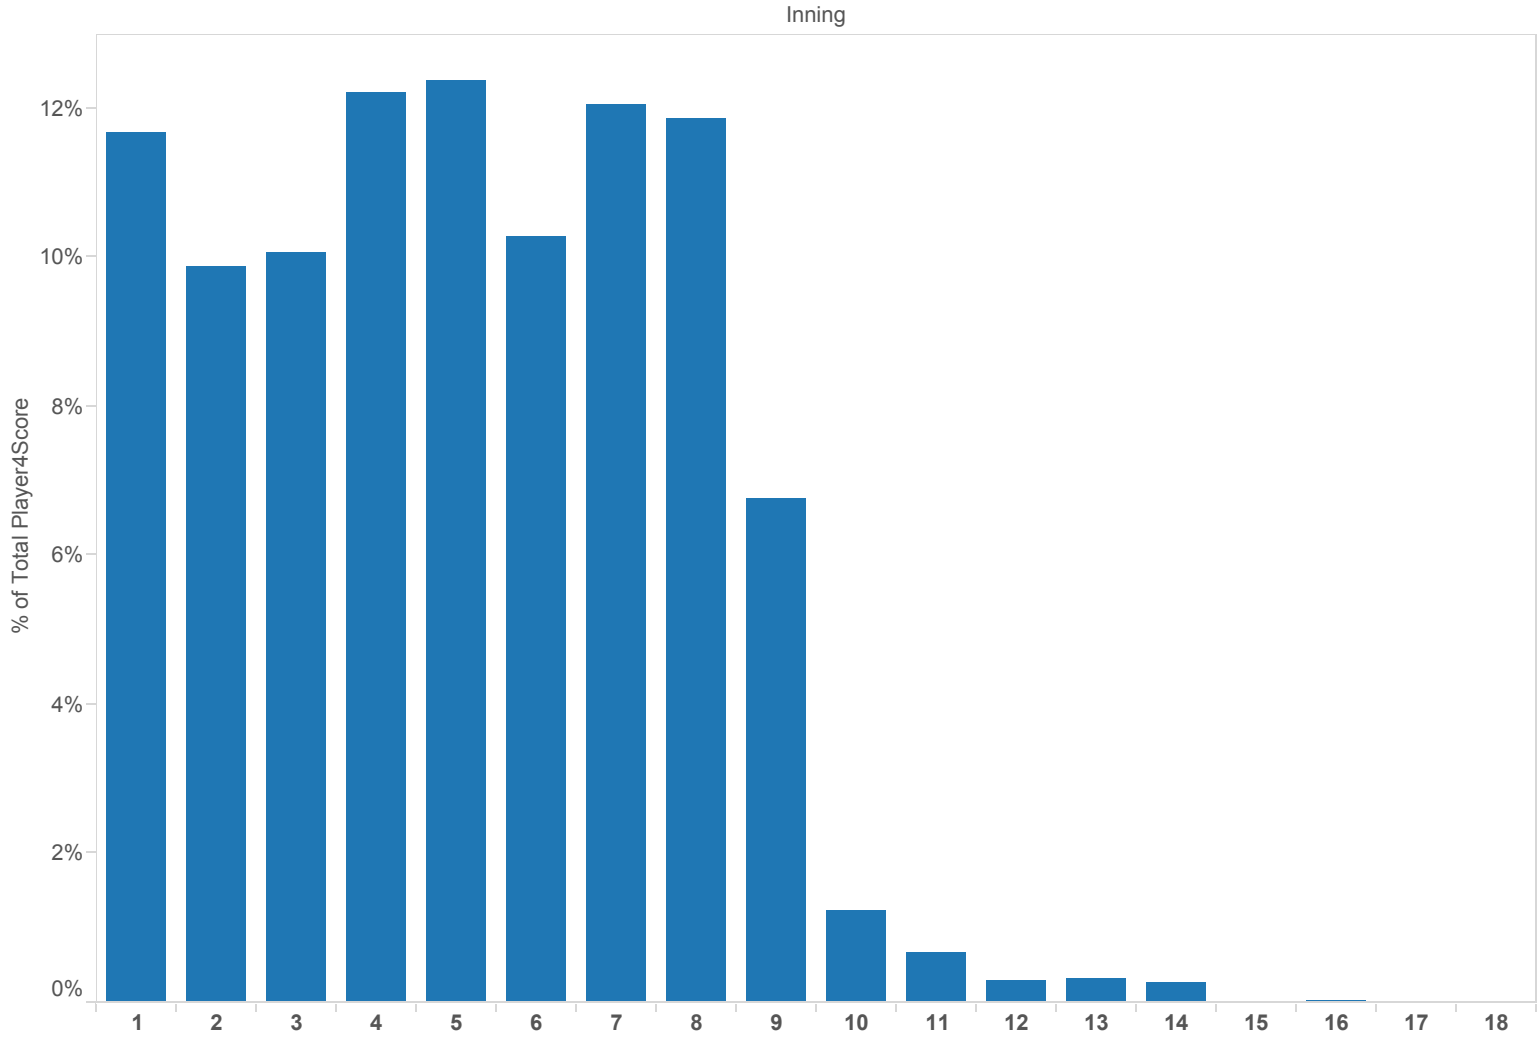

Total 4BaseScore Components by Player - Player Contributions - 2015 - STL

© Cycled Solutions, LLC 2015

4BaseScore Components - Team Totals - Player Contributions - 2015 - STL -

Team	Player4Score	PA Bases	BR Bases	Bases Pushed	Credit For Run	Offensive Appear..	Productivity Rate
STL	7,605	2,941	1,863	2,160	647	6,139	1.239

Total 4BaseScore Components by Player - 2015 - STL -

Player	Player4Score	PA Bases	BR Bases	Bases Pushed	Credit For Run	Offensive Appe..	Productivity Rate
Carpenter	994	389	235	283	87	664	1.497
Heyward	868	337	242	225	64	607	1.430
Peralta	791	307	179	240	71	631	1.254
Wong	761	285	222	189	65	612	1.243
Molina	584	207	123	193	61	526	1.110
Grichuk	532	215	100	169	48	351	1.516
Reynolds	483	205	72	157	49	428	1.129
Piscotty	382	147	83	110	42	256	1.492
Holliday	362	136	83	109	34	270	1.341
Jay	250	96	94	47	13	244	1.025
Pham	249	97	61	71	20	173	1.439
Bourjos	233	96	68	56	13	225	1.036
Adams	216	76	39	78	23	179	1.207
Moss	152	71	37	36	8	148	1.027
Cruz	119	54	16	38	11	151	0.788
Garcia, G.	95	44	22	24	5	81	1.173
Kozma	81	30	36	12	3	110	0.736
Wacha	59	14	22	19	4	62	0.952
Scruggs	55	13	17	17	8	41	1.341
Lackey	35	13	2	16	4	70	0.500
Lynn	30	12	10	7	1	55	0.545
Martinez	28	10	9	9		56	0.500
Garcia	27	9	8	9	1	45	0.600
Lyons	21	5	9	6	1	20	1.050
Stanley	21	5	6	7	3	10	2.100
Holliday-Bourjos	20	6	9	4	1	4	5.000
Peralta-Kozma	17	6	3	6	2	6	2.833
Johnson	14	5	3	4	2	21	0.667
Garcia, G.-Bourjos	12	3	8	1		3	4.000
Adams-Kozma	9	2	4	2	1	2	1.500
Cooney	9	4	2	3		11	0.818

© Cycled Solutions, LLC 2013-2015

4Score Inning Distribution - 2015 - STL

% of Total Player4Score for each Inning.