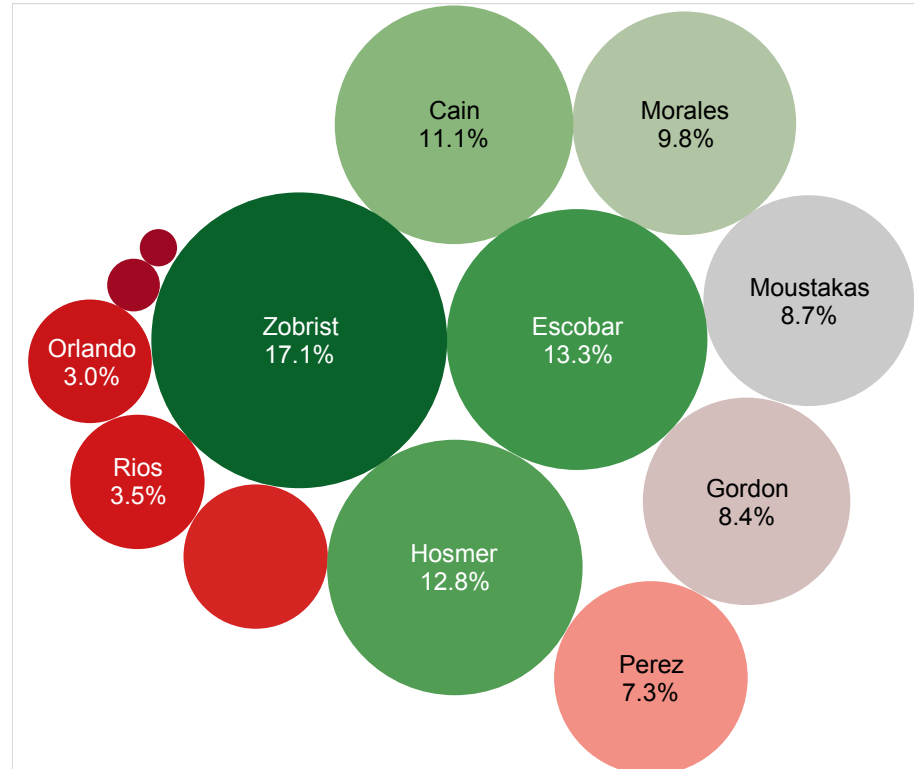

KC Royals - 4BaseScore Player Contribution Summaries - 2015 LCS

© Cycled Solutions, LLC 2013 - 2015

4BaseScore Components - Team Totals - Player Contributions - 2015 LCS -

Team	Player4Score	PA Bases	BR Bases	Bases Pushed	Credit For Run	Offensive Appearan..	Productivity Rate
KC	368	113	98	119	38	222	1.658

4BaseScore & 4BaseScore.com: © Cycled Solutions LLC 2015

Player Total 4Score - 2015 LCS -

Filter on Team

- CHC
- KC
- NYM
- TOR

Total % Contributions - 2015 LCS -

Total 4BaseScore Components by Player - Player Contributions - 2015 - LCS