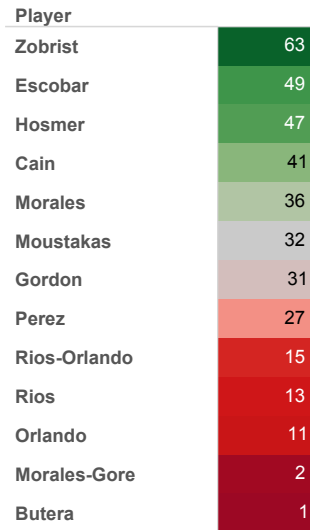

KC Royals - 4BaseScore Player Contribution Summaries - 2015 LCS

© Cycled Solutions, LLC 2013 - 2015

4BaseScore Components - Team Totals - Player Contributions - 2015 LCS -

Team	Player4Score	PA Bases	BR Bases	Bases Pushed	Credit For Run	Offensive Appearan..	Productivity Rate
KC	368	113	98	119	38	222	1.658

4BaseScore & 4BaseScore.com: © Cycled Solutions LLC 2015

Player Total 4Score - 2015 LCS -

Filter on Team

- CHC
- KC
- NYM
- TOR

Total % Contributions - 2015 LCS -

Total 4BaseScore Components by Player - Player Contributions - 2015 - LCS