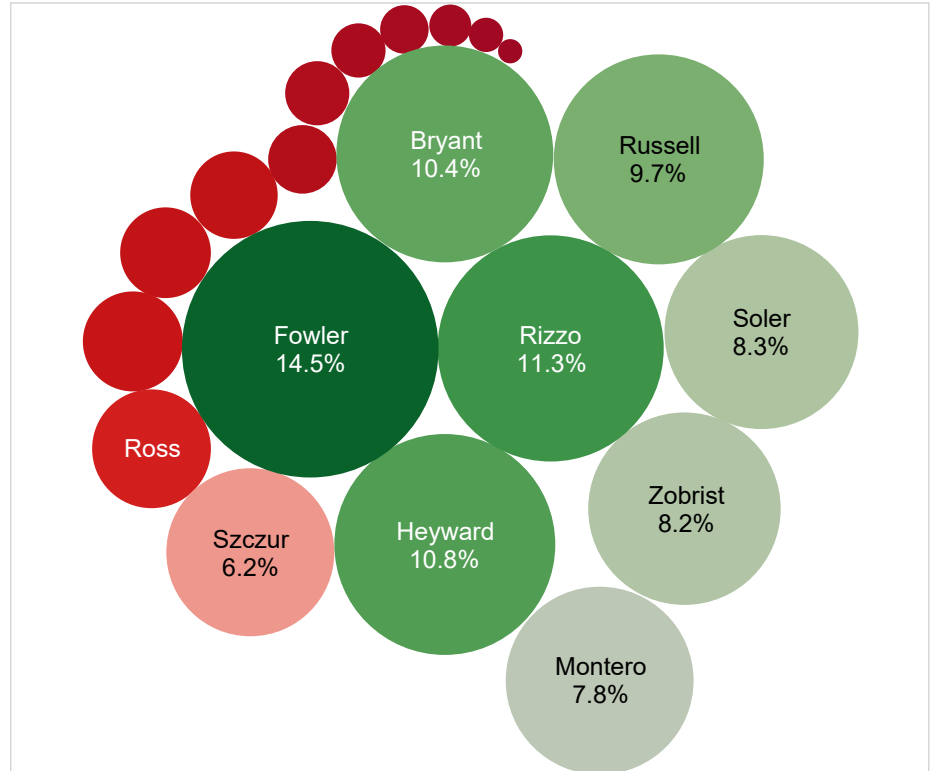

4BaseScore Player Contribution Summaries - 2016

© Cycled Solutions, LLC 2013 - 2016

4BaseScore Components - Team Totals - Player Contributions - 2016 - CHC

Team	PA Bases	BR Bases	Bases Pushed	Credit For Run	Player4Score	Offensive Appearances	Productivity Rate
CHC	250	207	242	71	770	473	1.628

Player Total 4Score - 2016 - CHC

Player	4Score
Fowler	112
Rizzo	87
Heyward	83
Bryant	80
Russell	75
Soler	64
Zobrist	63
Montero	60
Szczur	48
Ross	24
La Stella	17
Hammel	14
Arrieta	13
Baez	8
Lackey	7
Lester	5
Schwarber	4
Hendricks	3
Kawasaki	2
Rizzo-Szczur	1
Strop	0

Total % Contributions - 2016 - CHC