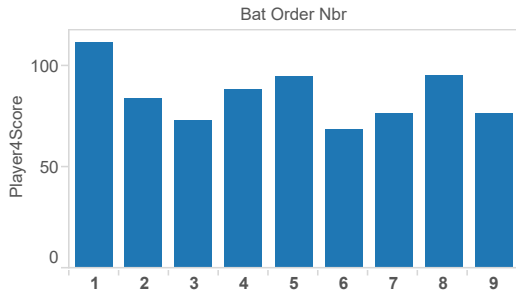

4Score Inning-Batting Order Distribution

© Cycled Solutions, LLC 2013 - 2016

Batting Order Distribution - 2016